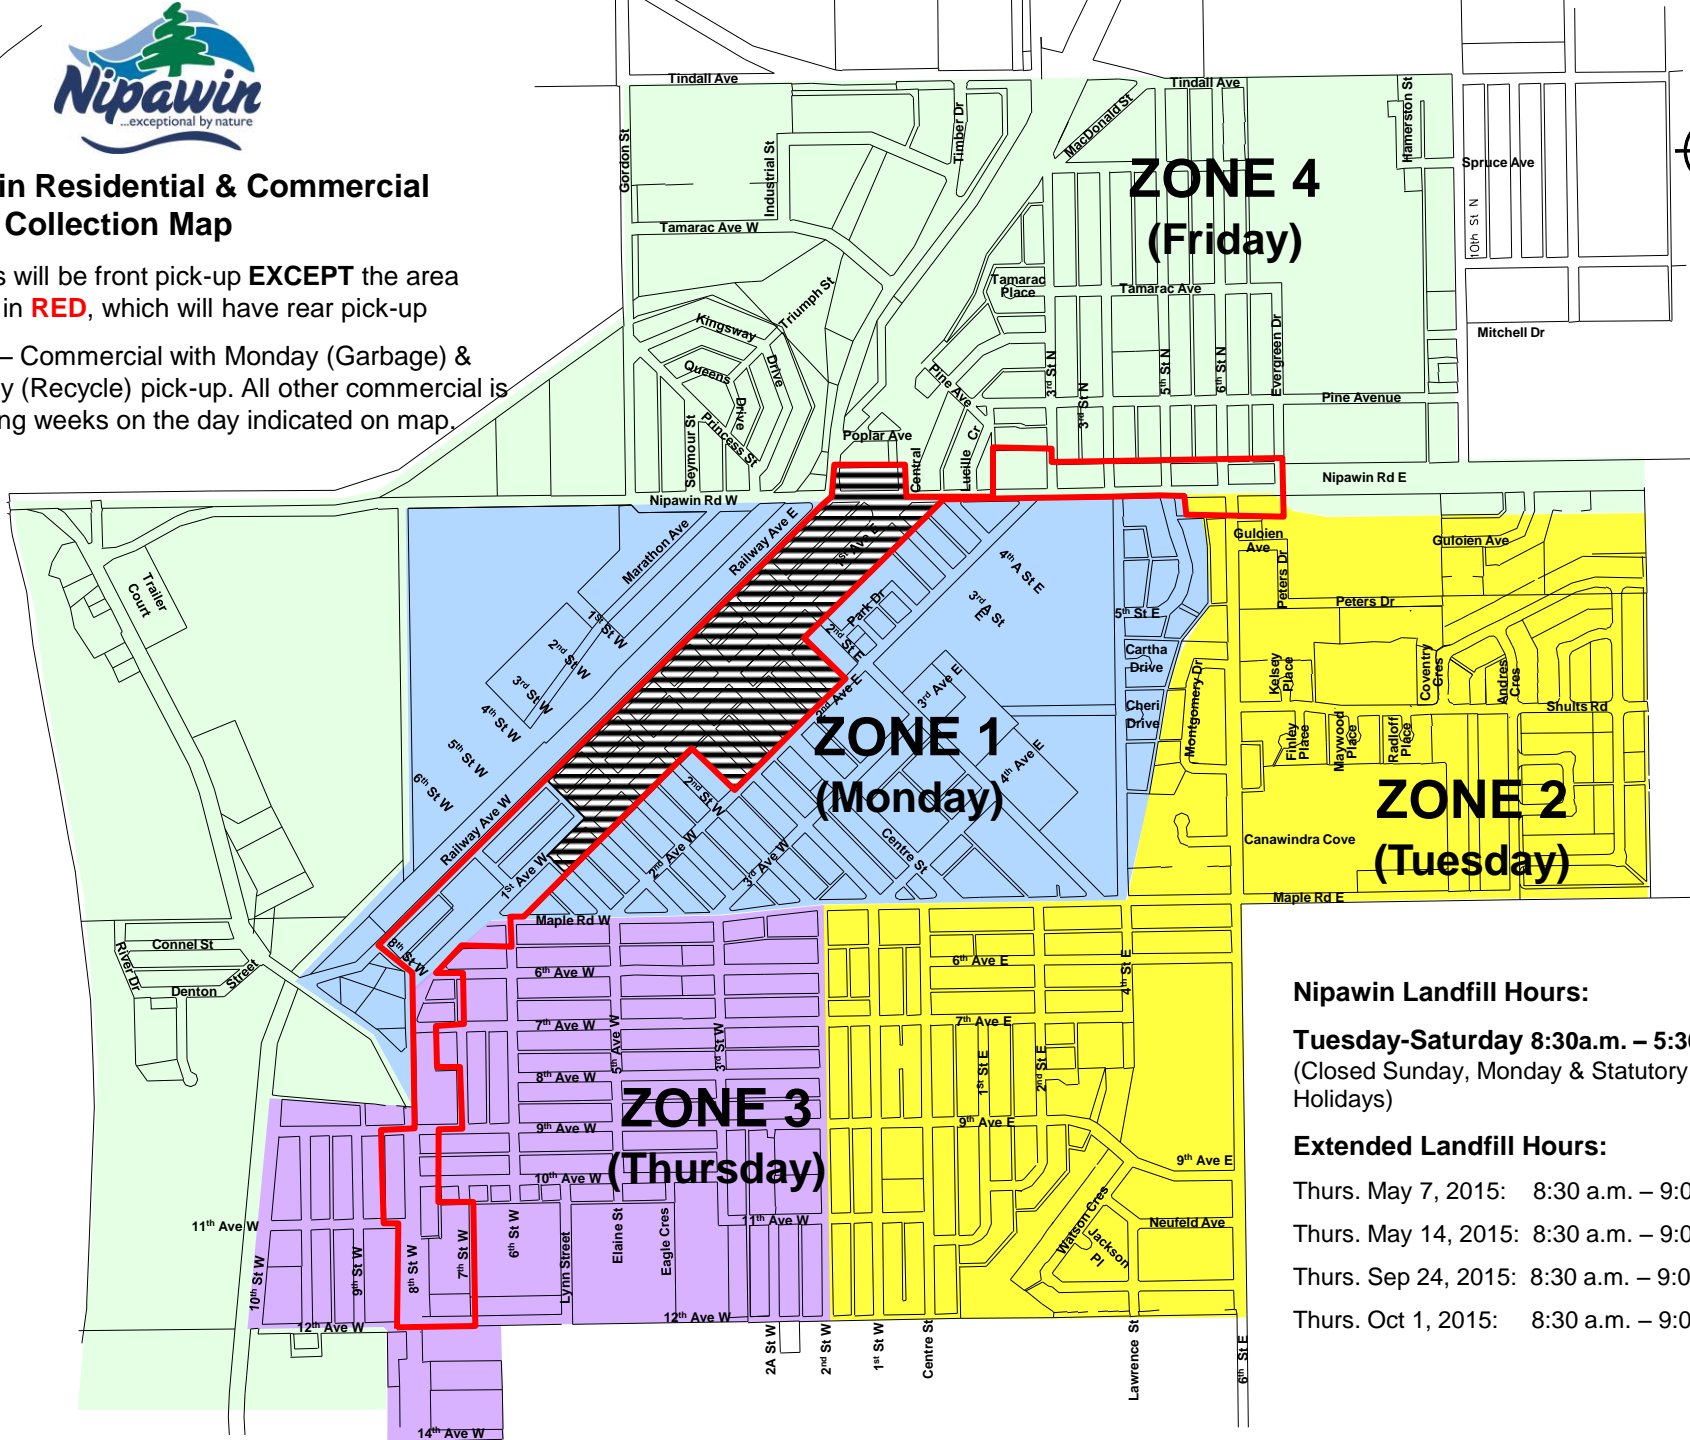

## Nipawin Residential & Commercial Waste Collection Map

All areas will be front pick-up **EXCEPT** the area outlined in **RED**, which will have rear pick-up

– Commercial with Monday (Garbage) & Thursday (Recycle) pick-up. All other commercial is alternating weeks on the day indicated on map.

SASKATCHEWAN RIVER (TOBIN LAKE)

### Nipawin Landfill Hours:

**Tuesday-Saturday 8:30a.m. – 5:30p.m.**  
(Closed Sunday, Monday & Statutory Holidays)

### Extended Landfill Hours:

- Thurs. May 7, 2015: 8:30 a.m. – 9:00 p.m.
- Thurs. May 14, 2015: 8:30 a.m. – 9:00 p.m.
- Thurs. Sep 24, 2015: 8:30 a.m. – 9:00 p.m.
- Thurs. Oct 1, 2015: 8:30 a.m. – 9:00 p.m.