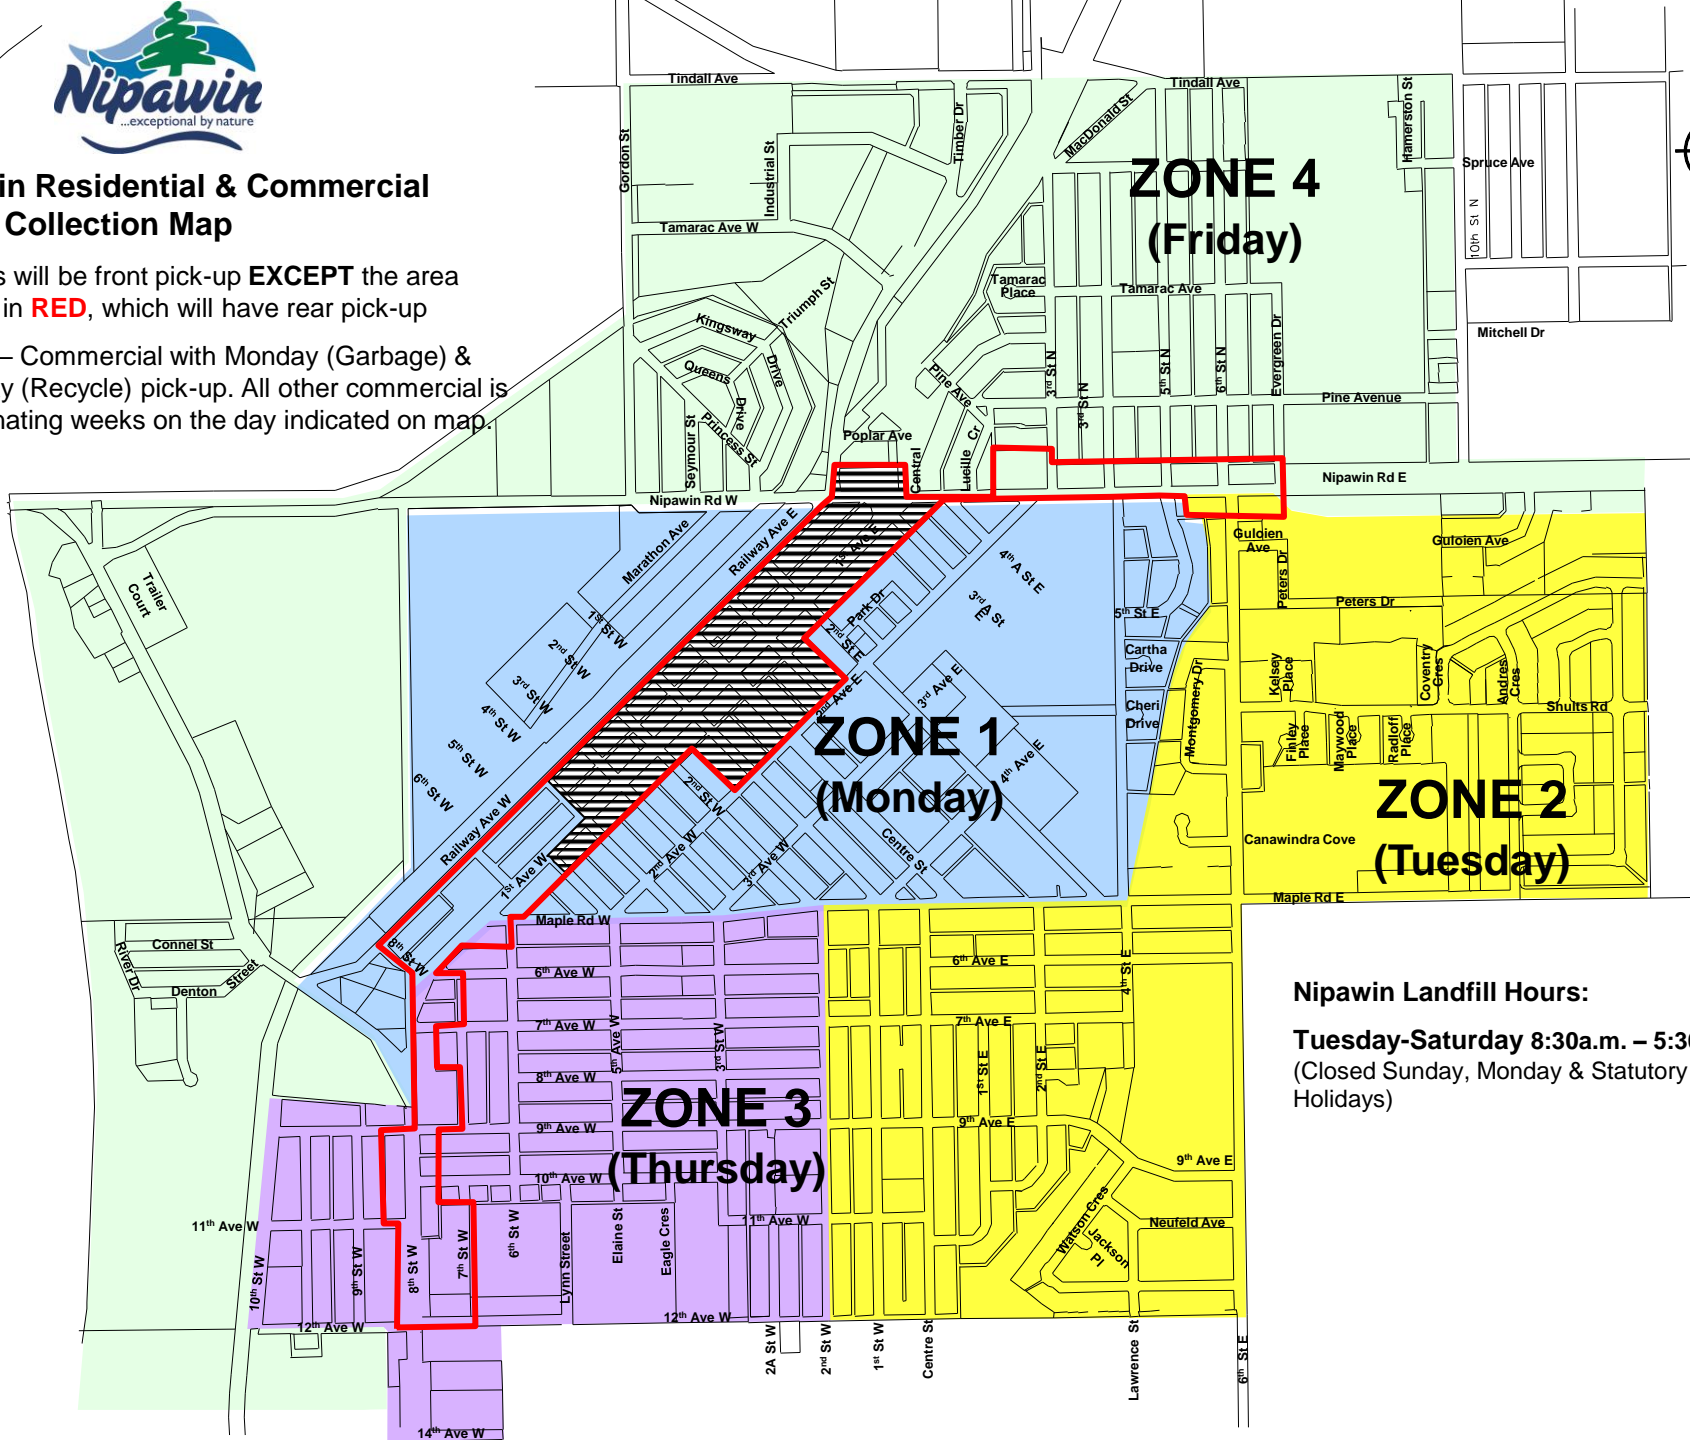

# Nipawin Residential & Commercial Waste Collection Map

All areas will be front pick-up **EXCEPT** the area outlined in **RED**, which will have rear pick-up

 – Commercial with Monday (Garbage) & Thursday (Recycle) pick-up. All other commercial is on alternating weeks on the day indicated on map.

**SASKATCHEWAN RIVER (TOBIN LAKE)**

**Nipawin Landfill Hours:**  
**Tuesday-Saturday 8:30a.m. – 5:30p.m.**  
 (Closed Sunday, Monday & Statutory Holidays)