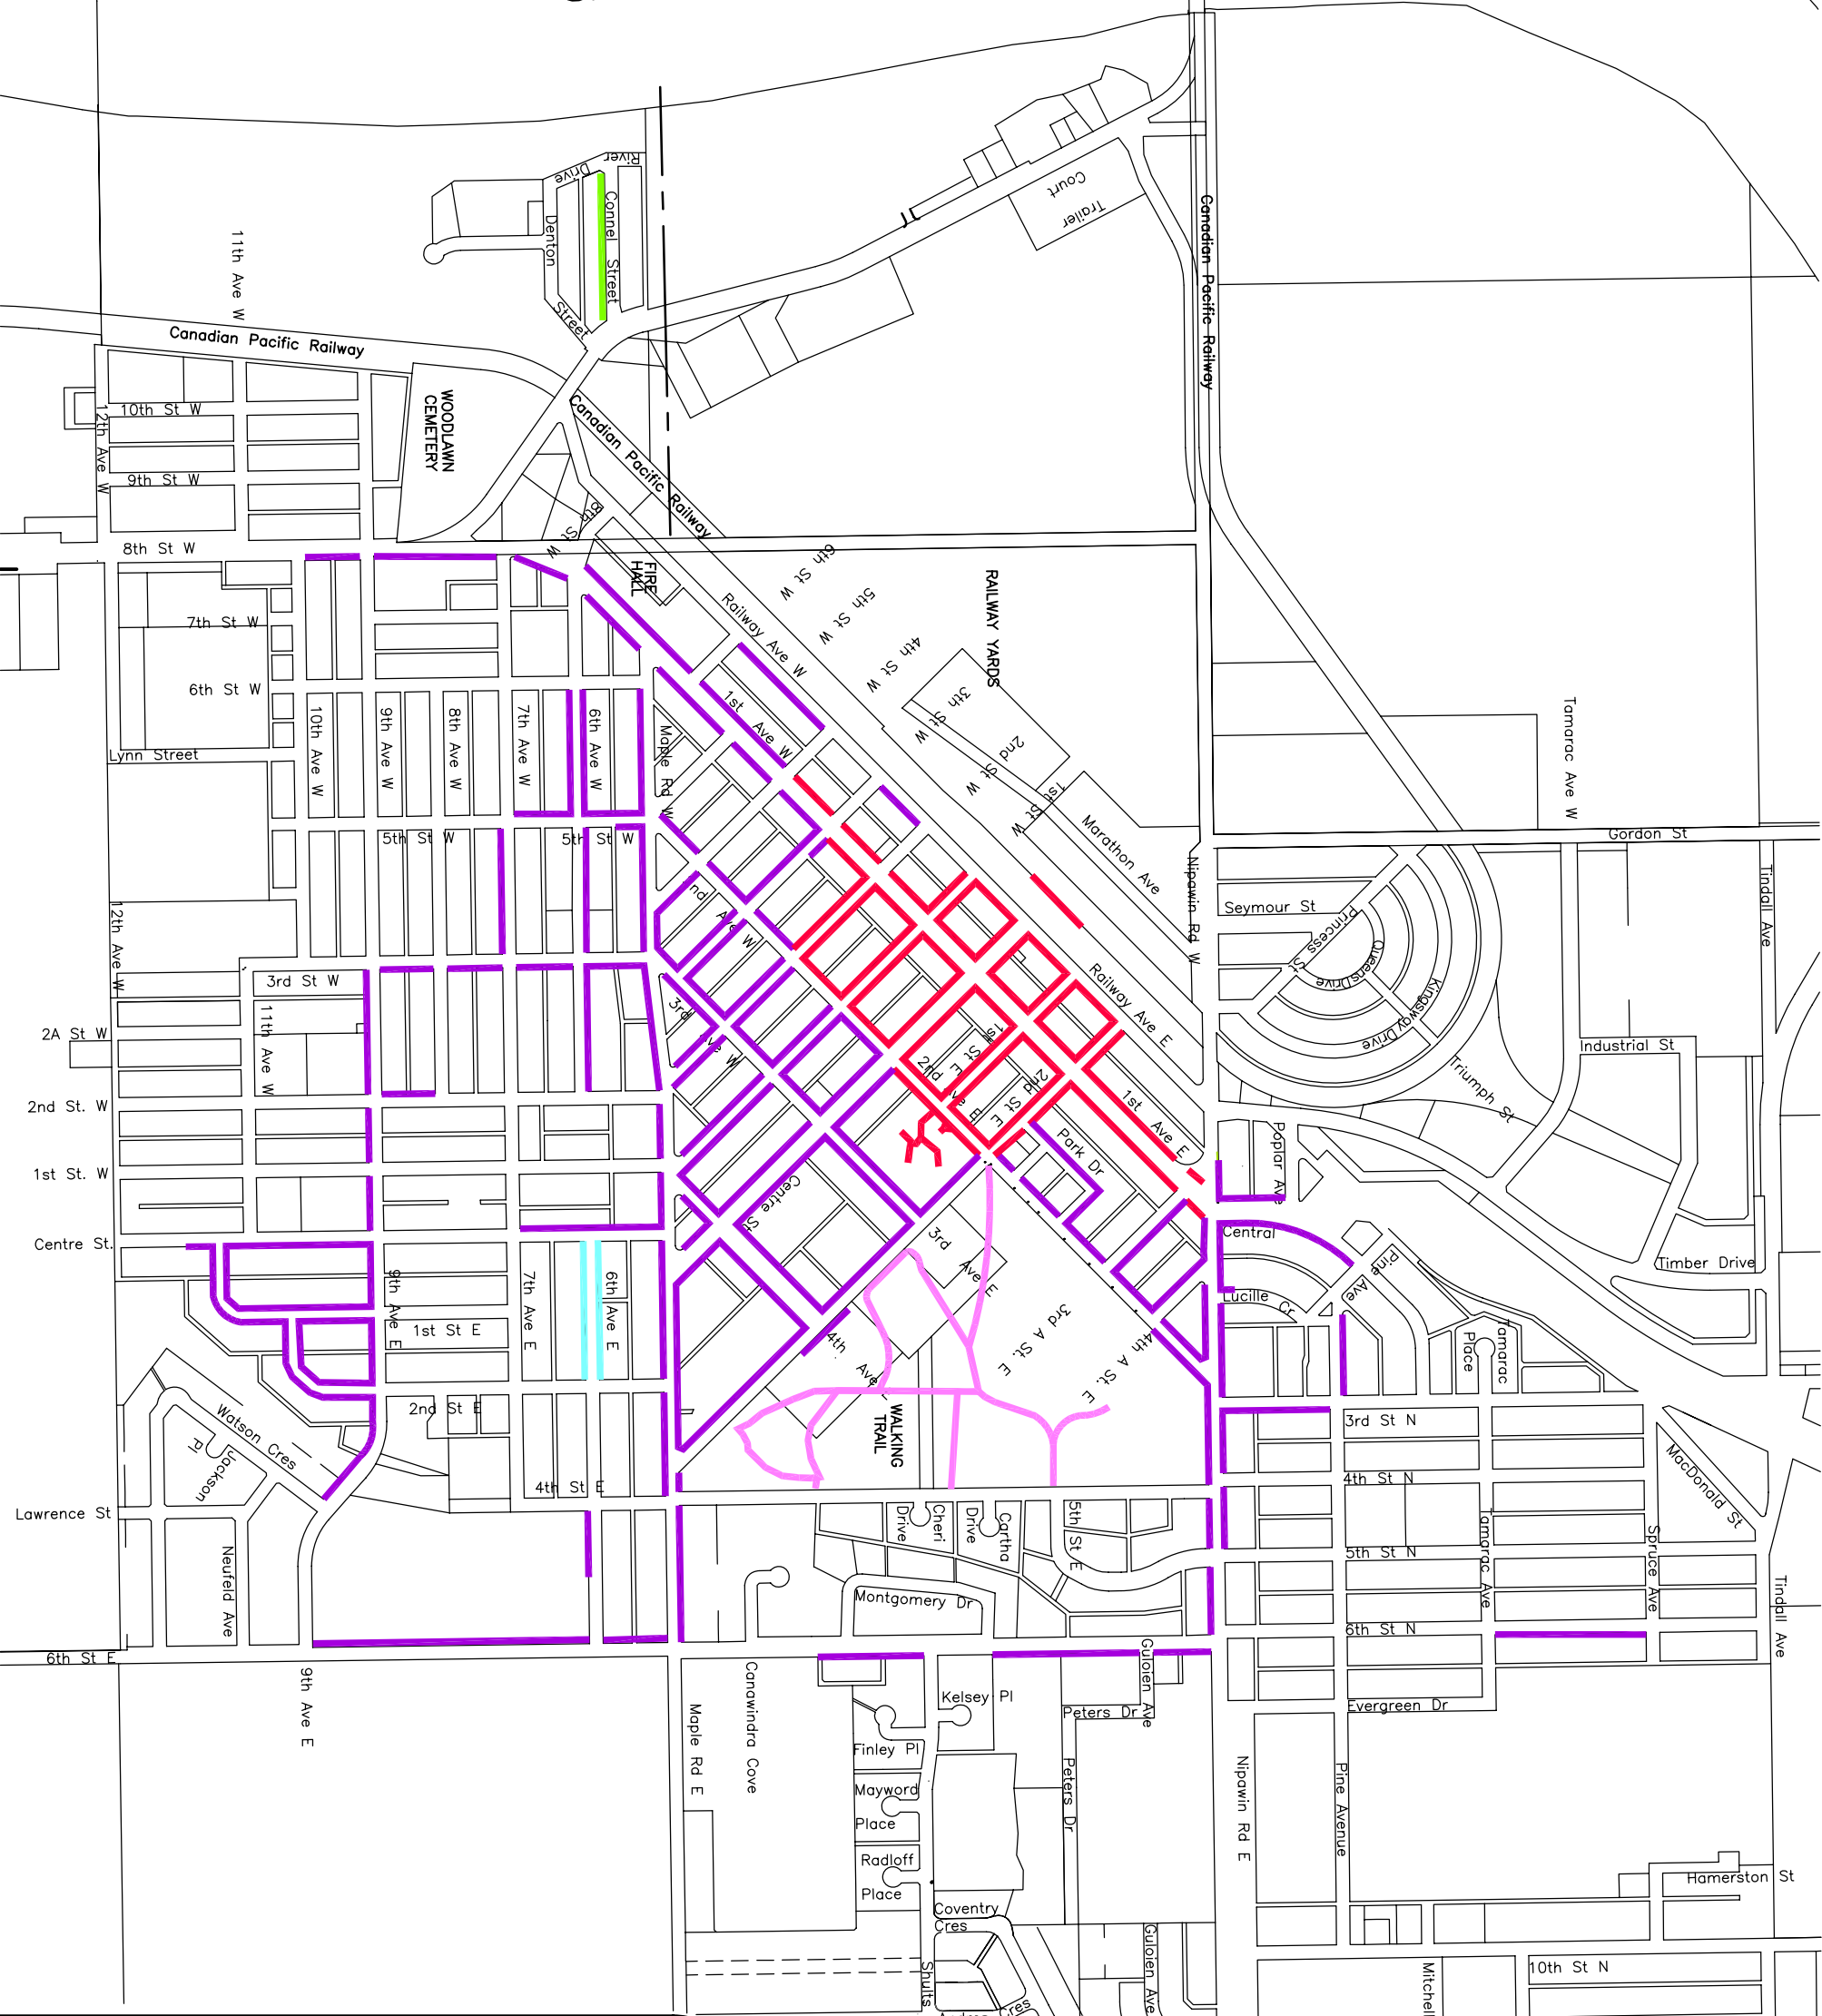

# SASKATCHEWAN RIVER (TOBIN LAKE)

- LEGEND:**
- FIRST PRIORITY AFTER SNOWFALL
  - SECOND PRIORITY AFTER SNOWFALL
  - THIRD PRIORITY - WALKING TRAILS
  - COVERED WITH SNOW FOR WINTER
  - NOT TOWN PROPERTY, CLEANED BY OTHERS

## SIDEWALK SNOW REMOVAL

REVISED DEC 2006